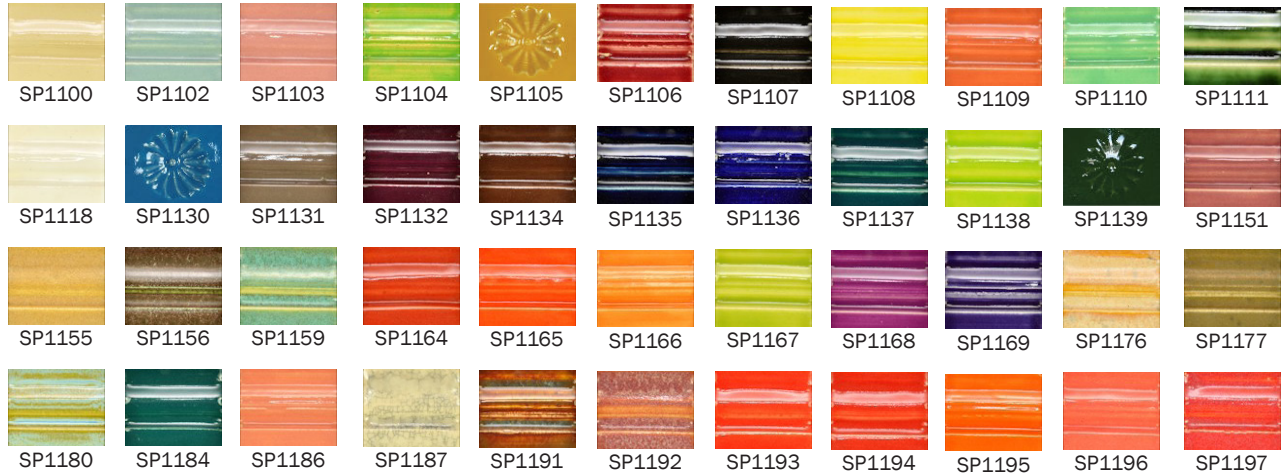

Gloss

Textured

Metallic

Metallic Glazes are runny! Be aware - and plan your glazing accordingly.
Do not apply to the bottom third of your wares. Not Food Safe!

Shino

Satin

Floating

Celadon