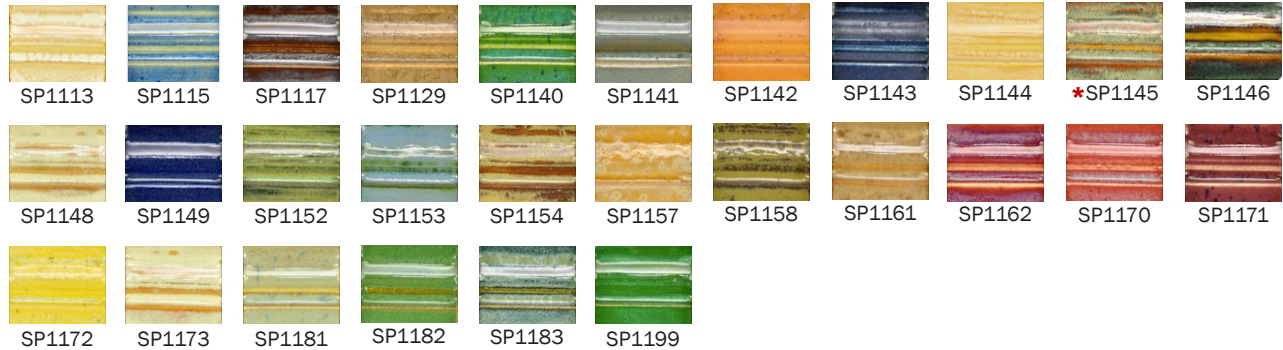

Gloss

Textured

Metallic

Metallic Glazes are runny! Be aware - and plan your glazing accordingly.
Do not apply to the bottom third of your wares. Not Food Safe!

Shino

Satin

Floating

Celadon